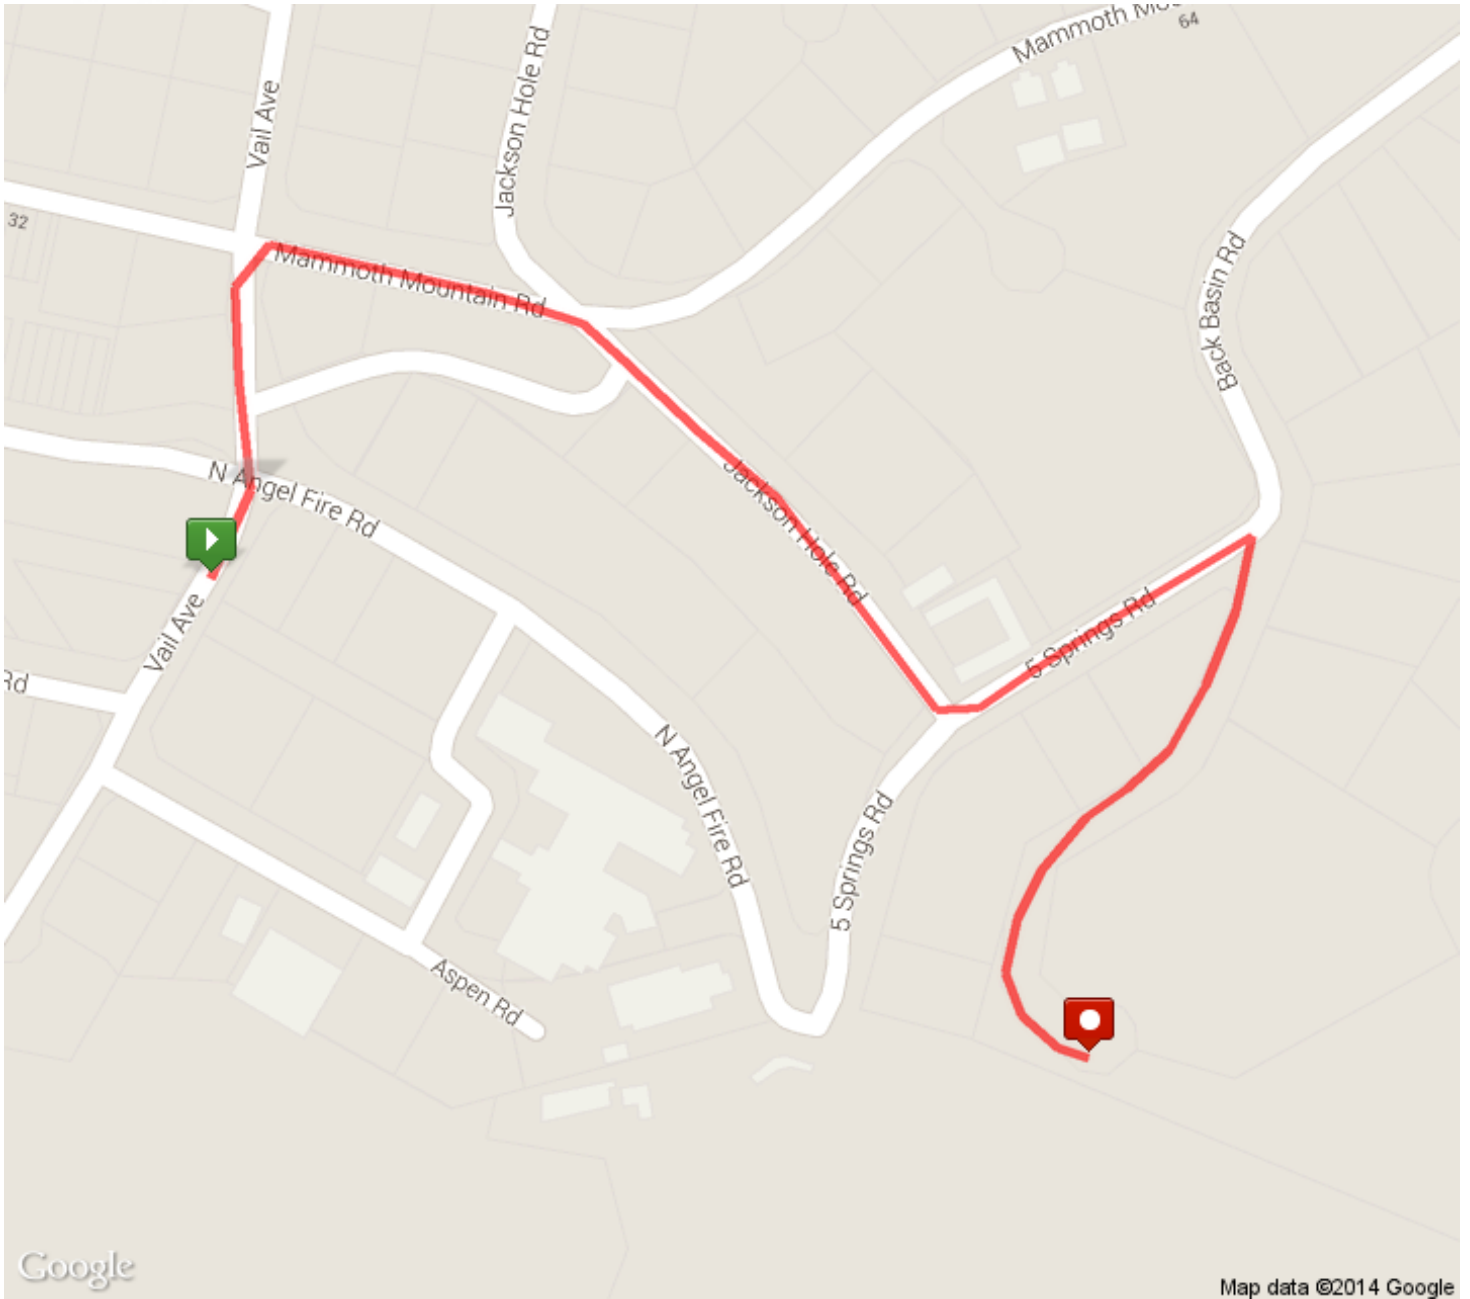

mapmyrun

# AFE14 Blue Lot to Trail Head

Distance: 0.65 mi

MapMyRun • <http://mapmyrun.com/routes/view/418364100>